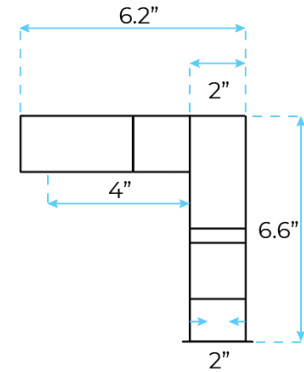

BRAVAT CONTEMPORARY DESIGN BRASS SINGLE HANDLE FAUCET SPECS

Specs:

- Brass Body
- Brass Handle
- Fluhs 28mm Ceramic Cartridge
- Neoperl Aerator
- Finish: Chrome
- Flow rate: 12L/min @ 0.3 MPa
- Plating technology: PVD
- Surface Treatment: POLISHED
- Faucet Mount: Single hole
- Installation Type: Deck mount