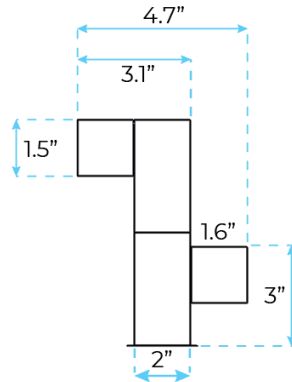

BRAVAT CONTEMPORARY DESIGN BRASS SINGLE HANDLE FAUCET SPECS

Specs:

- Brass Body
- Brass Handle
- Fluhs 28mm Ceramic Cartridge
- Neoperl Aerator
- Finish: Chrome
- Flow rate: 12L/min @ 0.3 MPa
- Plating technology: PVD
- Surface Treatment: POLISHED
- Faucet Mount: Single hole
- Installation Type: Deck mount