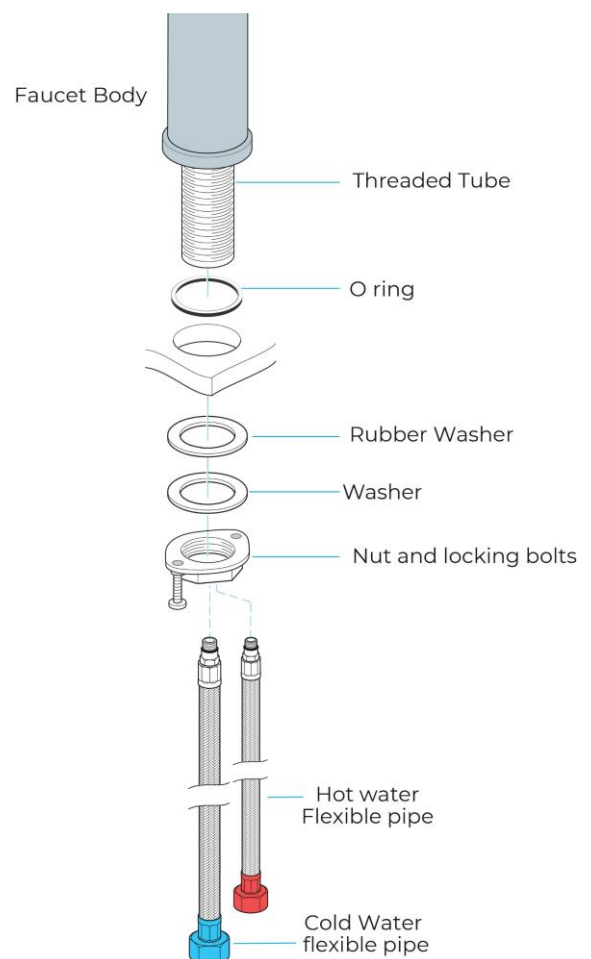

BRAVAT CONTEMPORARY DESIGN BRASS SINGLE HANDLE FAUCET SPECS

Specs:

- Brass Body
- Brass Handle
- Fluhs 28mm Ceramic Cartridge
- Neoperl Aerator
- Finish: Chrome
- Flow rate: 12L/min @ 0.3 MPa
- Plating technology: PVD
- Surface Treatment: POLISHED
- Faucet Mount: Single hole
- Installation Type: Deck mount